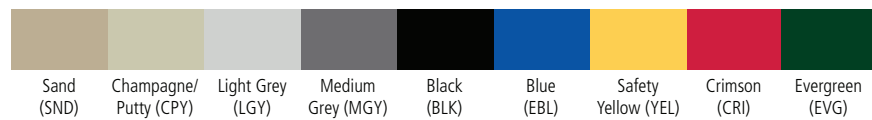

Color Selection

Premium White
(S084)

Oyster
(OYS)

Oyster -
Medium Textured
(OMT)

Champagne/Putty
(CPY)

Champagne/Putty -
Medium Textured
(S002)

Sand
(SND)

Brown -
Medium Textured
(S008)

Light Grey
(LGY)

Dove Grey
(DGY)

Medium Grey
(MGY)

Medium Grey -
Medium Textured
(S007)

Black
(BLK)

Black -
Medium Textured
(S009)

Evergreen
(EVG)

Accent Blue
(ABL)

Blue
(EBL)

Crimson
(CRI)

Wine
(WNE)

Orange
(S010)

Yellow
(YEL)

Colors shown are representative of actual finishes. Contact customer service for physical paint samples.

Standard colors vary by product line. If a color is not listed as standard, it is considered premium - a \$100 net set-up charge + 10% upcharge applies.

Product Lines

Available Standard Colors

(Unless otherwise specified in price book.)

Cabinets, Bookcases and Filing Systems

Office Shelving

Lockers

Cubbies

Z-Line, Bulk and Q-Line Shelving