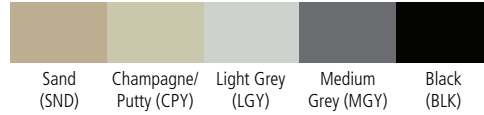

Standard colors vary by product line. If a color is not listed as standard, it is considered premium - a $100 net set-up charge + 10% upcharge applies.

Product Lines

Available Standard Colors

(Unless otherwise specified in price book.)

Cabinets, Bookcases and Filing Systems