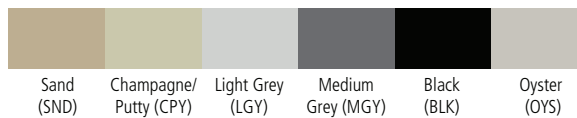

L&T Shelving