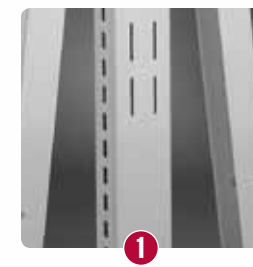

European Styled Display System

Upright Assembly
Upright assembly gives the shelving a clean, contemporary look and added strength without compromising aisle space or storage capacity.