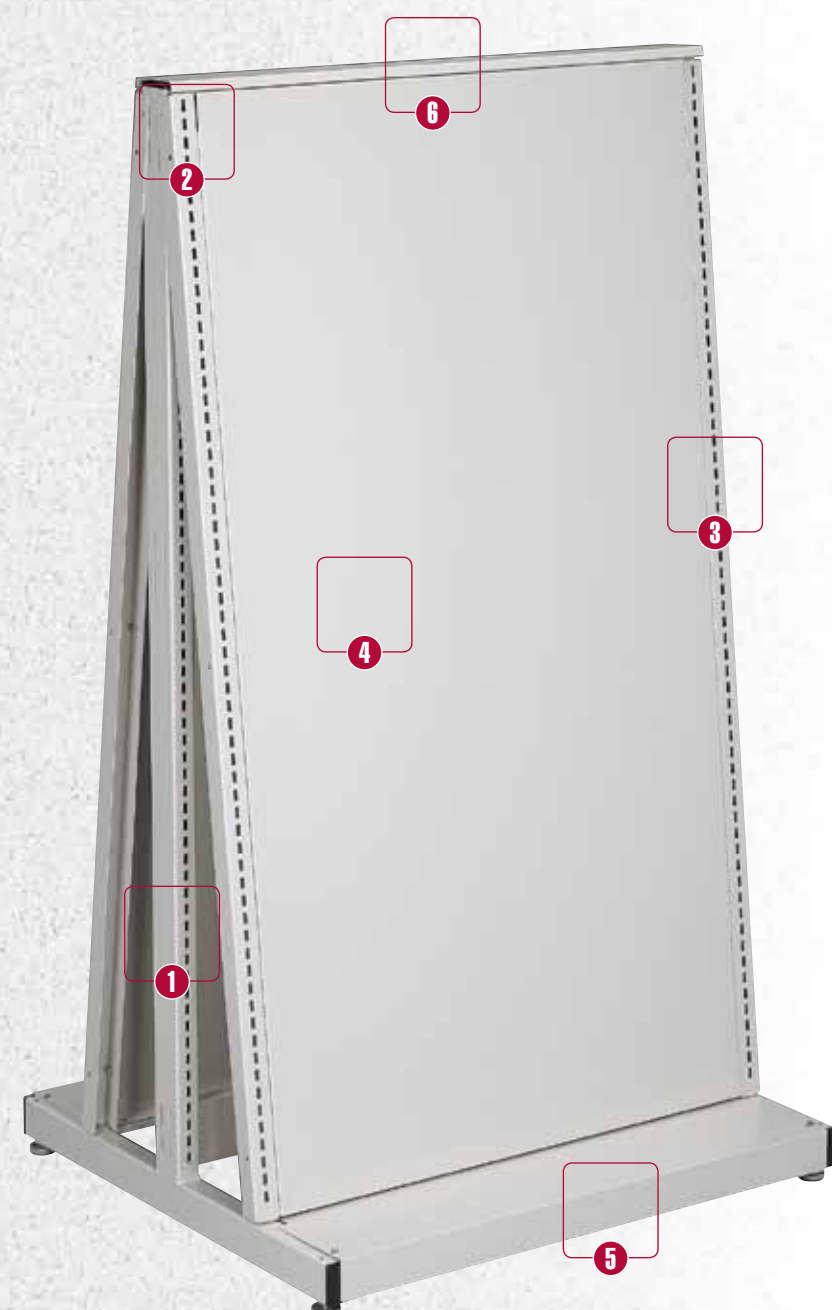

© Tennsco 2011

LMI 5/11 7.5M

**ESTEY**  
 A DIVISION OF TENNSCO CORP.

**ESTEY**  
 A DIVISION OF TENNSCO CORP.

**European Styled Display System**

**Upright Assembly**  
Upright assembly gives the shelving a clean, contemporary look and added strength without compromising aisle space or storage capacity.

**Stabilizer Strut**  
Sturdy construction gives Tennsco/Estey A-Frame Display Shelving the strength to stand up to the heaviest capacities.

**Channels**  
Innovative channel design features 16-gauge uprights that allow you to add and adjust the shelving in 1" increments.