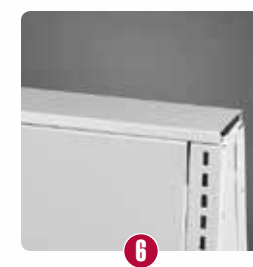

Top Cover
Top Covers create a finished, polished look to every unit.

Our A-Frame Display Shelving System offers clean, modern styling, perfect for any retail or library environment. The modular system is designed to hold everything from books and periodicals to Blu-rays and multi-media collections.

Simply start with the A-Frame unit then choose from a variety of shelving options* to accommodate your needs. End panels are also available which hide any exposed hardware and create a finished look.

The A-Frame System is available in single and double faced units in 42", 54", and 66" heights.

*Shelves are sold separately.