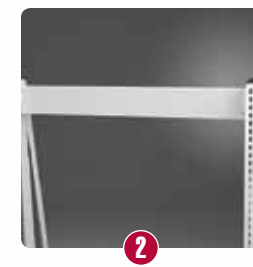

**Stabilizer Strut**  
Sturdy construction gives Tennsco/Estey A-Frame Display Shelving the strength to stand up to the heaviest capacities.

**Channels**  
Innovative channel design features 16-gauge uprights that allow you to add and adjust the shelving in 1" increments.