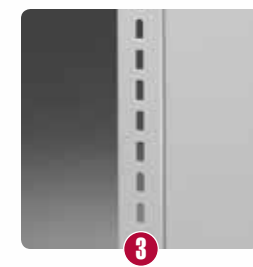

**Stabilizer Strut**  
Sturdy construction gives Tennsco/Estey A-Frame Display Shelving the strength to stand up to the heaviest capacities.

**Channels**  
Innovative channel design features 16-gauge uprights that allow you to add and adjust the shelving in 1" increments.